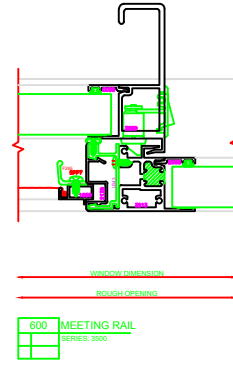

600 MEETING RAIL
SERIES 3000